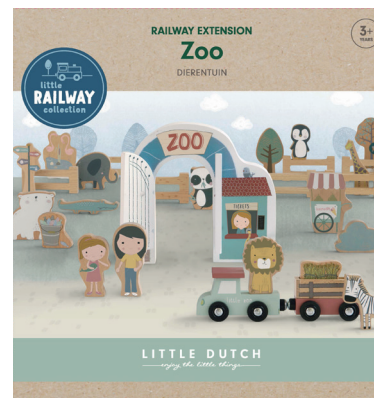

Packaging & Skills