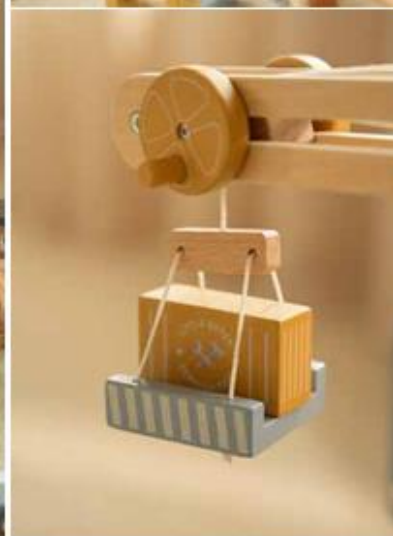

CRANE SET FSC

Build and move! This wooden crane lifts loads up and safely lowers them. Includes construction materials, vehicles, construction workers, and traffic signs. Perfect for little builders and easy to combine with the train track XL!

little dutch
enjoy the little things.

ALL IMAGES ARE NOT
EDITED YET - DO NOT SHARE

CRANE SET FSC

LD2542

Age from: 3+ years

Available: September 2025

EAN: 8715291225428

Made in: China