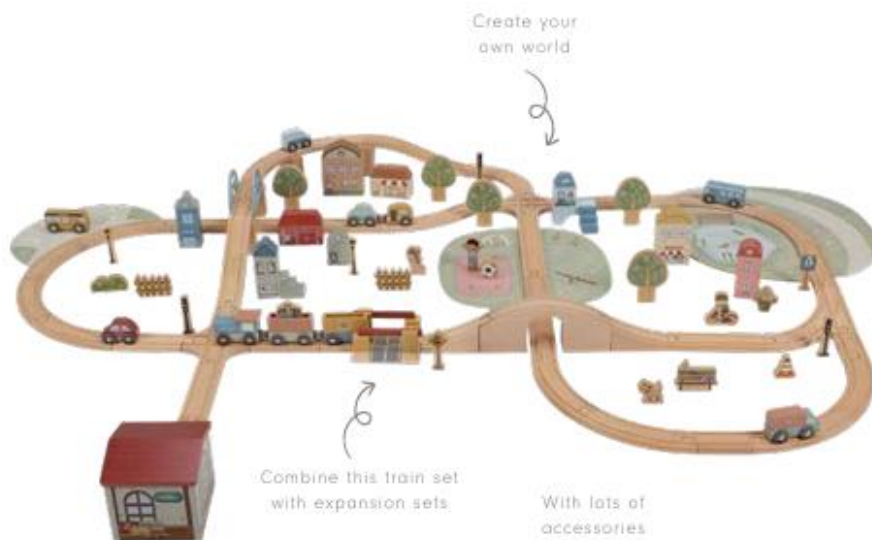

# TRAIN TRACK SET XL FSC

Build your own world with the Little Dutch wooden XL train set! This extensive set includes a locomotive, wagons, tracks, bridges, buildings, cars, and figures. There are also trees and traffic signs. The possibilities are endless! Drive the train over the bridge, stop at the station, and explore the city. Combine the XL train set with expansion sets to make playtime even more fun. Are you ready to hop on?

# TRAIN TRACK SET XL FSC

LD2540

Age from: 3+ years

Available: August 2025

EAN: 8713291225404

Made in: China

Packaging: 3/3 pcs

Weight without packaging: ± 5335 grams

Weight with packaging: ± 5835 grams

Size outer carton: 49,5 x 42 x 36,5 cm

Size packaging: 47,5 x 13,3 x 34,5 cm

Size item: -

Statistic no: 95030070

little dutch  
enjoy the little things